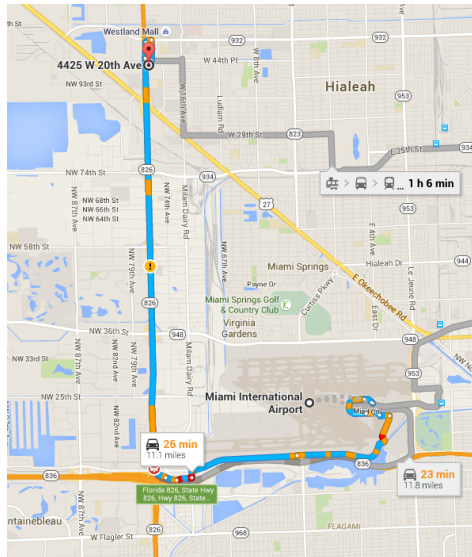

Florida National University
4425 W 20th Avenue
Hialeah, FL 33012

Direction:

From Miami International Airport

2100 NW 42nd Ave, Miami, FL 33126

- Follow Miad Cir, Perimeter Rd and NW 12th St to NW 72nd Ave-12 min (4.2 mi)
- Head northwest (23 ft)
- Use the right lane to turn slightly right toward Miad Cir (108 ft)
- Use the 2nd from the right lane to continue on Miad Cir (0.1 mi)
- Slight right to stay on Miad Cir (0.6 mi)
- Slight right toward NW 20th St (0.2 mi)
- At the traffic circle, take the 2nd exit onto NW 20th St (0.1 mi)
- Turn right onto Perimeter Rd (1.7 mi)
- Continue onto NW 12th St
- 0 min without traffic
- Miami International Airport
- 2100 NW 42nd Ave, Miami, FL 33126
- Follow Miad Cir, Perimeter Rd and NW 12th St to NW 72nd Ave- 12 min (4.2 mi)
- Head northwest (23 ft)
- Use the right lane to turn slightly right toward Miad Cir (108 ft)

- Use the 2nd from the right lane to continue on Miad Cir (0.1 mi)
- Slight right to stay on Miad Cir (0.6 mi)
- Slight right toward NW 20th St (0.2 mi)
- At the traffic circle, take the 2nd exit onto NW 20th St (0.1 mi)
- Turn right onto Perimeter Rd (1.7 mi)
- Continue onto NW 12th St (1.4 mi)
- Use the left 2 lanes to turn left onto NW 72nd Ave -48 s (0.1 mi)
- Take FL-826 N to W 19th Ct in Hialeah -9 min (6.4 mi)
- Turn right onto NW 11th St (0.2 mi)
- Slight right onto the ramp to  West Flagler St (0.2 mi)
- Keep right at the fork, follow signs for 826 (0.5 mi)
- Continue onto FL-826 N/Hwy 826 N (2.5 mi)
- Keep left to continue on FL-826 N (2.8 mi)
- Use the right lane to take the FL-932/NW 103rd St exit (0.2 mi)
- Turn right onto FL-932 E/W 49th St (signs for NW 103rd St) (476 ft)
- Continue on W 19th Ct. Drive to W 20th Ave -1 min (0.4 mi)
- Turn right onto W 19th Ct (0.3 mi)
- Turn right onto W 44th Pl (377 ft)
- Turn left onto W 20th Ave
 - Destination will be on the left (302 ft)