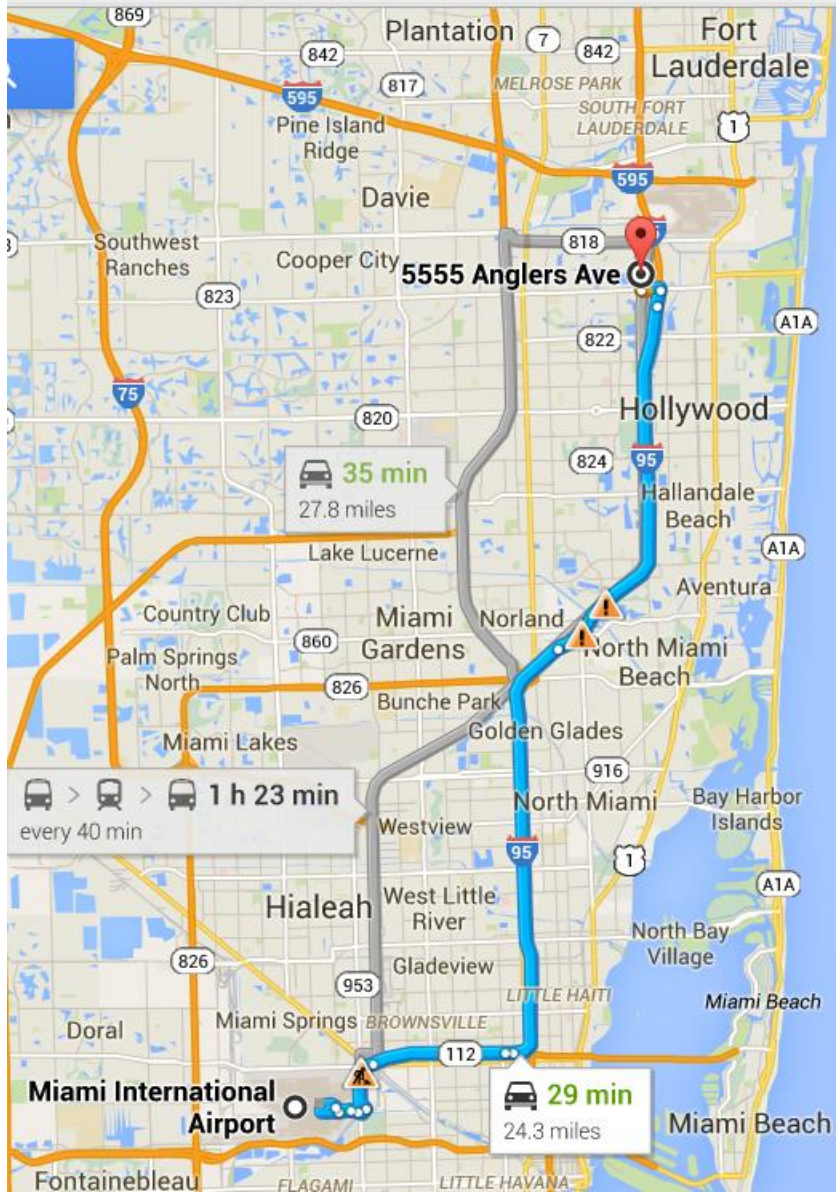

BAKER CONCRETE CONSTRUCTION, INC

5555 Angler's Ave, #1A

Fort Lauderdale, FL 33312

Miami, +FL/5555+Anglers+Ave, +Fort+Lauderdale, +FL+33312/@25.90231

Drive 24.3 miles, 29 min

Directions from Miami International Airport to 5555 Anglers Ave

Miami International Airport

2100 NW 42nd Ave, Miami, FL 33126

Get on FL-112 E in Hialeah from Miad Cir and Exit 2

2.6 mi / 6 min

- 1. Head northwest 23 ft

- 2. Keep left to continue on Miad Cir 0.8 mi

- 3. Merge onto NW 21st St 0.3 mi

- 9. Keep left at the fork, follow signs for I-95 N/Ft Lauderdale and merge onto I-95 Express 9.3 mi
 Toll road

- 10. Continue onto I-95 N 8.2 mi

- 11. Take exit 22 for FL-848/Stirling Rd 0.3 mi

Continue on FL-848 W/Stirling Rd. Drive to Anglers Ave in Dania Beach

0.8 mi / 2 min

- 🔙 12. Turn left onto FL-848 W/Stirling Rd (signs for Davie/Cooper City)

0.4 mi

- 🔙 13. Turn right onto Anglers Ave

📍 Destination will be on the left

0.3 mi

📍 5555 Anglers Ave

Fort Lauderdale, FL 33312